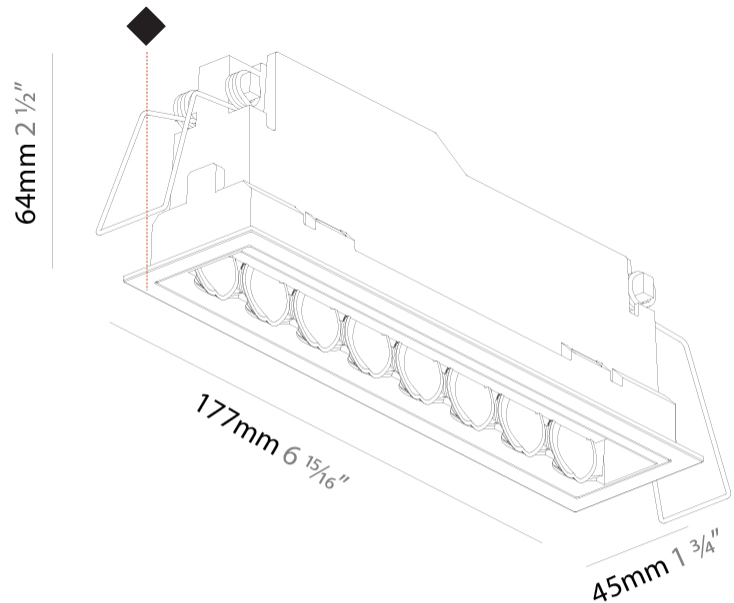

GENERAL

Series: Magiq Hollow Wallwash
Subseries: Magiq Hollow Wallwash
Brand: Prolicht
Division: Architectural
Mounting Type: Recessed
Mounting Location: Ceiling
Subcategory: Wallwash

PHYSICAL

Shape: Rectangle
Length (mm): 177
Length (in): 6 ¹⁵ / ₁₆
Width (mm): 45
Width (in): 1 ³ / ₄
Height (mm): 64
Height (in): 2 ¹ / ₂
Ceiling Thickness (mm): 5 - 30
Ceiling Thickness (in): 1/16 - 1 ³ / ₁₆
Min. Recessing Depth (mm): 100
Min. Recessing Depth (in): 3 ¹⁵ / ₁₆
Light Distribution: Downlight
Fixture Finish: SSR / BKV / CWI / CRY / HAB / UFT / ITA / RUA / FTG / MYG / LOD / PUS / FRO / FUP / KIA / POP / BLS / SPG / MEY / GOH / GUM / CHC / COM / ABZ / JAG / OBR / MOS / ROR
Fixture Material: Aluminum Die Cast
Cut-out Measurements: 170mm / 6 11/16" x 38mm / 1 1/2"

OPTICAL

RATINGS AND CERTIFICATIONS

Certified By: CSA Certified to UL and CSA Standards
IP rating: IP20

100mm
3 ¹⁵/₁₆"

5 - 30 mm
³/₁₆" - 1 ³/₁₆"

170mm x 38mm
6 ¹¹/₁₆" x 1 ¹/₂"

MAGIQ HOLLOW WALLWASH RECESSED

A35582-